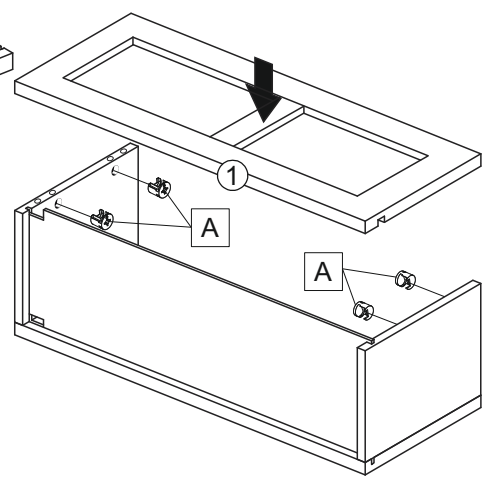

LD.270310.000
LD.270320.000
LD.270330.000
LD.270340.000
LD.270350.000
LD.270360.000

A	x4	B	x4	C	x4	D	x4	F	x4	E	x2	J	x8