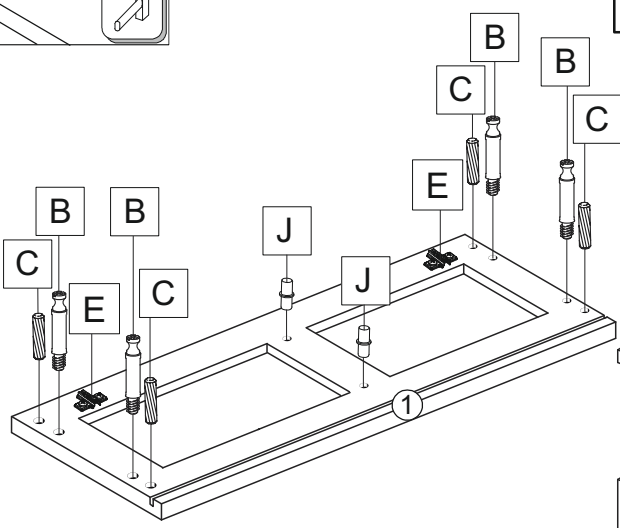

LD.270310.000
LD.270320.000
LD.270330.000
LD.270340.000
LD.270350.000
LD.270360.000

A	x4	B	x4	C	x4	D	x4	F	x4	E	x2	J	x8