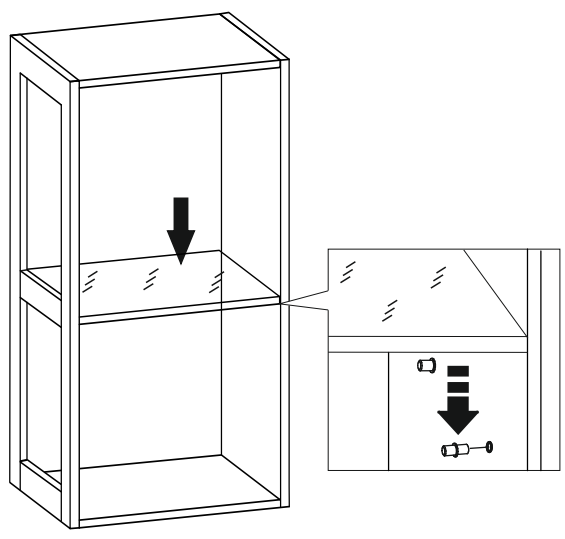

LD.270310.000
LD.270320.000
LD.270330.000
LD.270340.000
LD.270350.000
LD.270360.000

A	x4	B	x4	C	x4	D	x4	F	x4	E	x2	J	x8