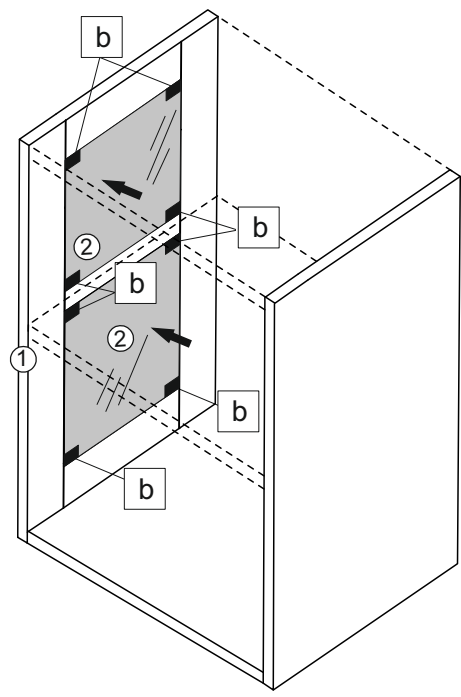

LD.270310.000
LD.270320.000
LD.270330.000
LD.270340.000
LD.270350.000
LD.270360.000

A	x4	B	x4	C	x4	D	x4	F	x4	E	x2	J	x8